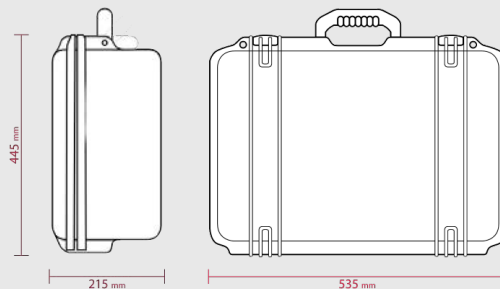

A rugged IP67 Peli™ Case

Self-contained and fully protected. A strong and robust IP67 Peli™ Case supplying power and GPS tracking ability, also containing a quality NVR with a reliable router that ensures your footage will be stored securely and allowing the operator to view playback and or live viewing remotely. More secure, more reliable.

205Ah Battery