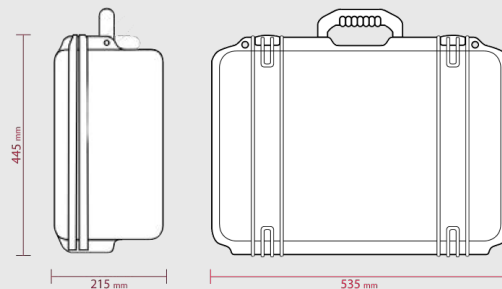

A rugged IP67 Peli™ Case

Self-contained and fully protected. A strong and robust IP67 Peli™ Case supplying power and GPS tracking ability, also containing a quality NVR with a reliable router that ensures your footage will be stored securely and allowing the operator to view playback and or live viewing remotely. More secure, more reliable.

205Ah Battery